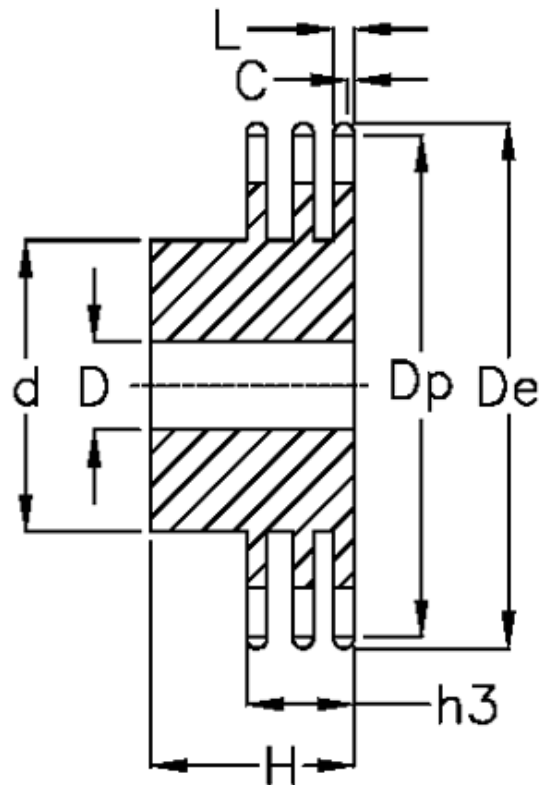

Data Sheet

Article number: 616013010033

Description: Sprocket 24 B-3 Z=33 triplex
predrilled

Measures

C	= 4	h3	= 120.3
d	= *170	L	= 23.6
D	= 40±0,5	Number of teeth	= 33
De	= 415.8		
Dp	= 400.81		
For chain size	= 1 1/2" x 1"		
For chain type	= 24 B-3		
H	= 150		